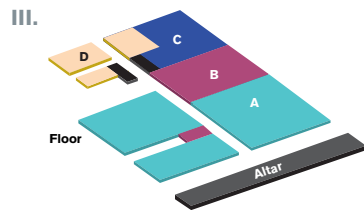

I. Lensic Performing Arts Center
211 West San Francisco Street

II. St. Francis Auditorium
in the New Mexico Museum of Art
107 West Palace Ave

III. The Loretto Chapel
207 Old Santa Fe Trail

TICKET SECTIONS AND PRICES
 Sec A: \$75 Sec B: \$50 Sec C: \$37 Sec D: \$20