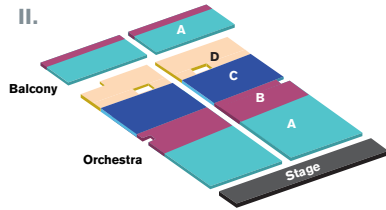

I. Lensic Performing Arts Center
211 West San Francisco Street

II. St. Francis Auditorium
in the New Mexico Museum of Art
107 West Palace Ave

III. The Loretto Chapel
207 Old Santa Fe Trail

TICKET SECTIONS AND PRICES
 Sec A: \$75 Sec B: \$50 Sec C: \$37 Sec D: \$20