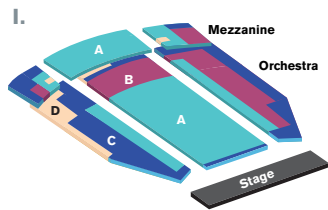

I. Lensic Performing Arts Center
211 West San Francisco Street

II. St. Francis Auditorium
in the New Mexico Museum of Art
107 West Palace Ave

III. The Loretto Chapel
207 Old Santa Fe Trail

TICKET SECTIONS AND PRICES
 Sec A: \$75 Sec B: \$50 Sec C: \$37 Sec D: \$20