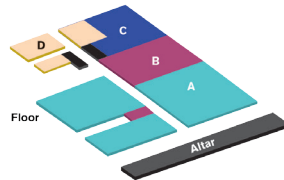

THE LORETTO CHAPEL

207 Old Santa Fe Trail

TICKET ORDER FORM | 2018-2019 Season

PERFORMANCE	VENUE	DATE AND TIME (CIRCLE ONE)	TICKET PRICES (CIRCLE ONE)	# OF TICKETS	TOTAL
Season Opening: Esteemed Reputations	Lencic	SEPT 22 AT 4PM SEPT 23 AT 3PM	$80, $55, $40, $20		
Women of Distinction Keynote Address	Lencic	OCT 21 AT 5PM	$25		
A Scottish Adventure	Lencic	NOV 3 AT 4PM NOV 4 AT 3PM	$80, $55, $40, $20		
A Baroque Christmas	Loretto Chapel	DEC 19: 6PM OR 8PM DEC 20: 6PM OR 8PM DEC 21: 6PM OR 8PM DEC 22: 6PM OR 8PM DEC 23: 6PM OR 8PM DEC 24: 6PM OR 8PM	$80, $55, $40, $20 Note: add $5 per ticket for Dec 24		
Brandenburg Concertos	Lencic	DEC 29 AT 7PM	$80, $55, $40, $20		
Miró String Quartet	St. Francis Auditorium	JAN 13 AT 3PM	$80, $55, $40, $20		
The Jacobsen Brothers	Lencic	JAN 26 AT 4PM JAN 27 AT 3PM	$80, $55, $40, $20		
Cuarteto Casals	St. Francis Auditorium	FEB 24 AT 3PM	$80, $55, $40, $20		
Music Without Borders	Lencic	MAR 9 AT 4PM MAR 10 AT 3PM	$80, $55, $40, $20		
Elias String Quartet	St. Francis Auditorium	MAR 31 AT 3PM	$80, $55, $40, $20		
Baroque Holy Week	Loretto Chapel	APR 18 AT 7:30PM APR 19 AT 7:30PM APR 20 AT 6PM	$80, $55, $40, $20		
Season Finale: East Meets West	Lencic	APR 27 AT 4PM APR 28 AT 3PM	$80, $55, $40, $20		

The Works or Saturday
Orchestra Series *subtract 15%* $ _____
Flex Sextet or Sunday Orchestra
Series *subtract 10%* $ _____
String Works, Baroque Ensemble
or Flex Quartet *subtract 5%* $ _____
DISCOUNTED SUBSCRIPTION TOTAL $ _____

TICKET/SUBSCRIPTION SUBTOTAL $ _____
SPECIAL EVENT TOTAL $ _____
DONATION (THANK YOU!) $ _____
LENSIC PRESERVATION FEE TOTAL $ _____
($3 per ticket, Lencic concerts only)
GRAND TOTAL $ _____

TICKET ORDER FORM | Special Events

EVENT	DATE AND LOCATION	PRICE	# OF TICKETS	TOTAL
Summer Serenades with Borromeo String Quartet	JUNE 16 AT 6PM Las Campanas	$200		
House Concert with Anne-Marie McDermott	SEPT 20 AT 5:30PM La Tierra	$150		
Artist Dinner with Ruth Reinhardt and Ariel Horowitz	NOV 4 AT 5:30PM La Casa Sena	$95		
Artist Dinner with Miró String Quartet	JAN 13 AT 5:30PM Joseph's	$95		
Artist Dinner with Lina Gonzalez-Granados and Christine Lamprea	MAR 10 AT 5:30PM L'Olivier	$95		
Artist Dinner with Gemma New and Francisco Fullana	APR 28 AT 5:30PM The Compound	$95		

VISIT, SUBSCRIBE, BUY TICKETS

SFPM BOX OFFICE

505.988.4640 | www.sfpromusica.org
1405 Luisa Street, Ste. 2 Santa Fe, NM 87505
MON-FRI, 10AM-4PM

SINGLE TICKETS

Tickets Santa Fe at the Lencic
505.988.1234 | www.ticketssantafe.org

PAYMENT INFORMATION

NAME _____

ADDRESS _____

CITY | STATE | ZIP _____

PHONE | EMAIL _____

☐ CHECK ☐ VISA ☐ MASTERCARD ☐ DISCOVER ☐ AMERICAN EXPRESS

CARD NUMBER _____

EXP. DATE _____ CODE _____